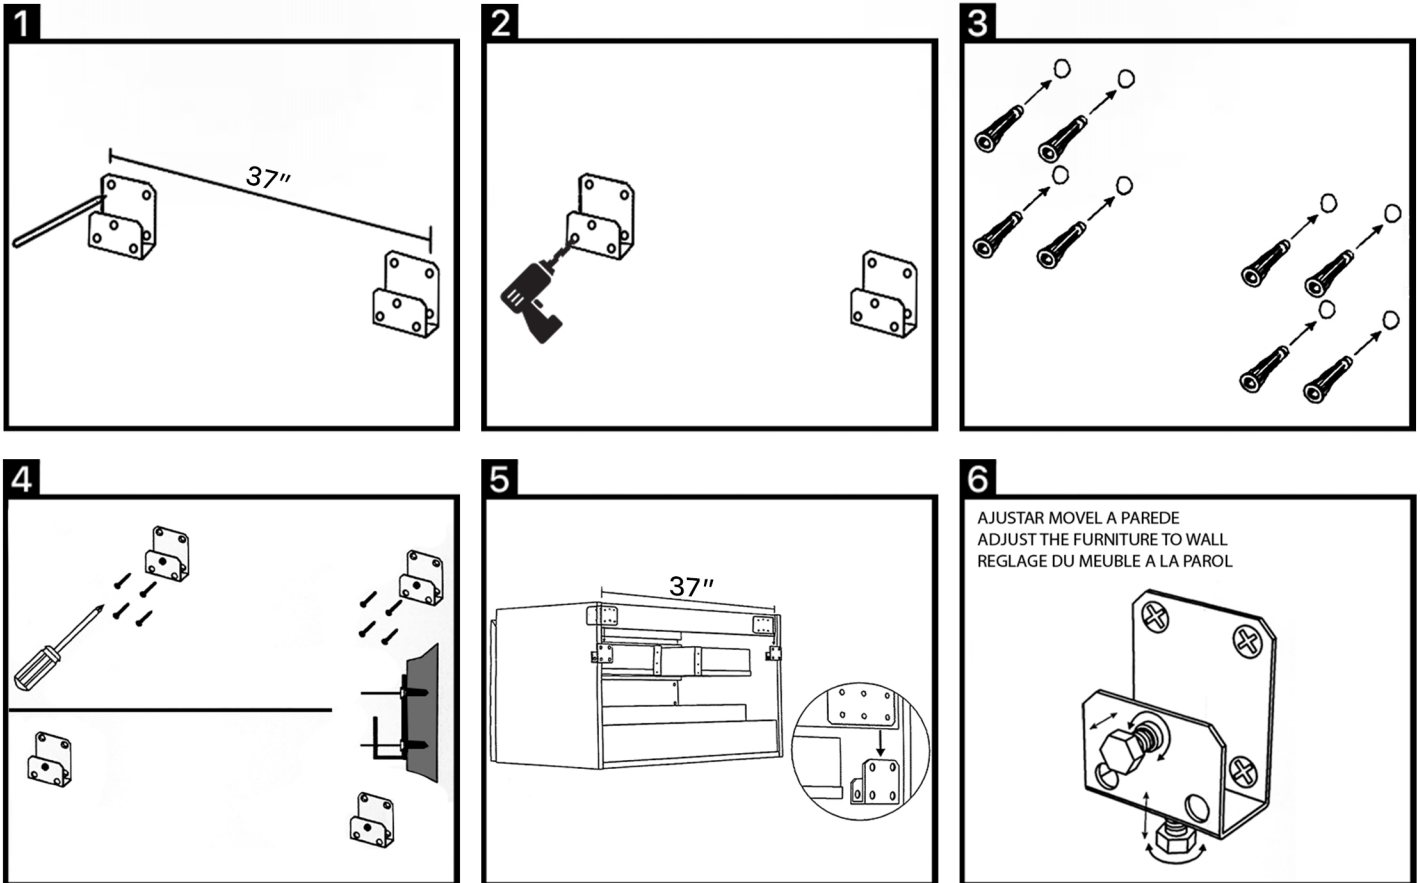

SCHEDA MONTAGGIO ASSEMBLY INSTRUCTIONS

7

! **ATENCAO: MÓVEL COM COURO-LIMPEZA COM PRODUTO ADEQUADO PARA COURO**
ATTENTION: MOBILE WITH LEATHER-CLEANING WITH APPROPRIATE PRODUCT FOR LEATHER
ATTENTION: MOBILE EN CUIR-NETTOYAGE AVEC UN PRODUIT APPROPRIÉ POUR LE CUIR

31.5"-MEDIDA ACONSELHABEL DO CHAO AO TOPO DO LAVATORIO
31.5"-ADVISABLE MEASURE FROM FLOOR TO THE TOP OF BASIN
31.5"-MESURE CONSEILLE A PARTIR DU SOL AU LAVABO