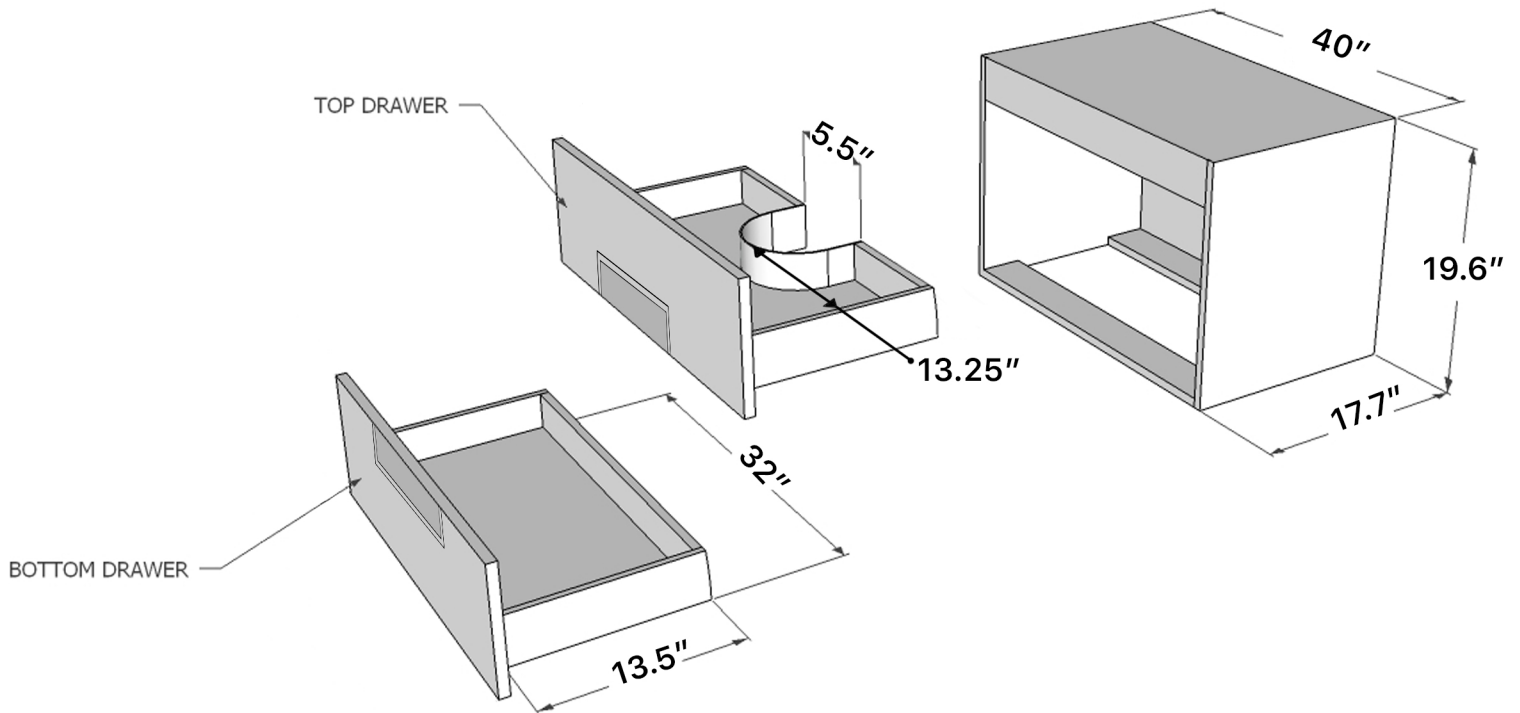

## DANYA 40

Model: Danya 40

Category: Bathroom Vanity

Material: Lacquered Wood

Dimensions:

40"(L) x 17.7"(W) x 19.6"(H)

Description: Luxury bathroom vanity with processed leather front and half-inch tempered glass top, in gold and black finish.

\*Numbers are in inches

31.5"-MEDIDA ACONSELHABEL DO CHAO AO TOPO DO LAVATORIO  
 31.5"-ADVISABLE MEASURE FROM FLOOR TO THE TOP OF BASIN  
 31.5"-MESURE CONSEILLE A PARTIR DU SOL AU LAVABO